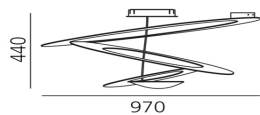

LUMINAIRE

- Watt: **44W**
- Voltage: **220V-240V**
- Delivered lumens output: **3313lm**
- CCT: **3000K**
- Efficiency: **82%**
- Efficacy: **75.3lm/W**
- CRI: **90**
- Dimmable Typology: **Push**

DESCRIPTION

Pirce's award-winning design is one of Artemide's top sellers. Originally released in halogen, its light source has been reimagined to incorporate a high quality, energy-efficient LED light source. Pirce is not only an elegant light source, it is an alluring decoration with a strong sense of presence turned on or off. Its slim disc merges softly into flowing twirls that spiral downwards to create alluring lighting effects.

PRODUCT CODE: 1253110A

FEATURES

- Article Code: **1253110A**
- Colour: **White**
- Installation: **Ceiling**
- Material: **Aluminum**
- Series: **Design Collection**
- Environment: **Indoor**
- Area contract: **Residential**
- Emission: **Indirect**
- design by: **Giuseppe Maurizio Scutellà**

DIMENSIONS

- Width: **cm 97**
- Height: **cm 44**
- Glow Wire Test: **650°**

SOURCES INCLUDED

- Category: **Led**
- Number: **1**
- Watt: **44W**
- Delivered lumens output: **4230lm**
- Color temperature (K): **3000K**
- CRI: **90**
- Color Tolerance: **MacAdam 2SDCM**