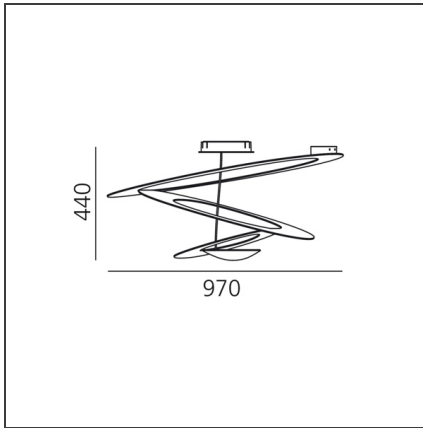

TECHNICAL DRAWINGS

FEATURES

Article Code:	1253W10A	Material:	Aluminum
Colour:	White	Series:	Design
Installation:	Ceiling	Area contract:	Residential
Environment:	Indoor	Emission:	Indirect

DIMENSIONS

Width:	cm 97	Glow Wire Test:	650
Height:	cm 44		

INCLUDED SOURCES

Category:	LED	Color temperature (K):	2700K
Number:	1	Color Tolerance:	MacAdam 2SDCM
Watt:	37W	CRI:	90
Delivered lumens output (lm):	3761lm		
Type:	0		
Class:	A		

LUMINAIRE

Watt:	44W	Delivered lumens output (lm):	3097lm
Voltage:	220V-240V	CCT:	2700K
		Efficiency:	82%
		Efficacy:	70.39lm/W
		CRI:	90
		Dimmable Typology:	Push