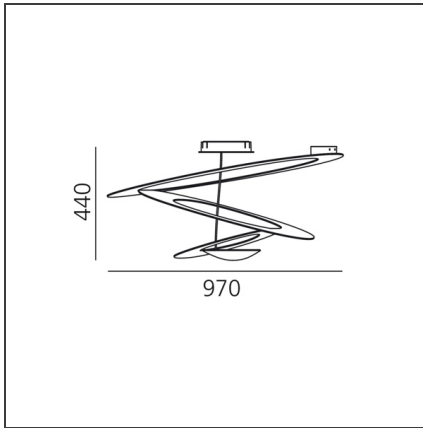

TECHNICAL DRAWINGS

FEATURES

Article Code:	1253110A	Material:	Aluminum
Colour:	White	Series:	Design
Installation:	Ceiling	Area contract:	Residential
Environment:	Indoor	Emission:	Indirect

DIMENSIONS

Width:	cm 97	Glow Wire Test:	650
Height:	cm 44		