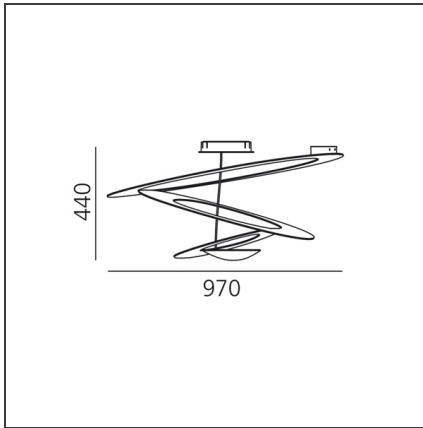

TECHNICAL DRAWINGS

FEATURES

Article Code:	1242010A	Material:	Aluminum
Colour:	White	Series:	Design
Installation:	Ceiling	Area contract:	Residential
Environment:	Indoor	Emission:	Indirect

DIMENSIONS

Width:	cm 97	Glow Wire Test:	650
Height:	cm 44		