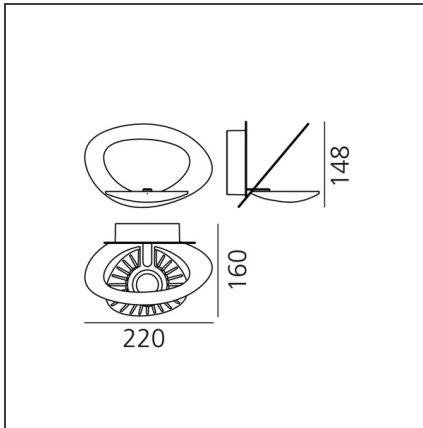

## FEATURES

<b>Article Code:</b>	1248010A	<b>Material:</b>	Aluminum
<b>Colour:</b>	White	<b>Series:</b>	Design
<b>Installation:</b>	Wall	<b>Area contract:</b>	Residential
<b>Environment:</b>	Indoor	<b>Emission:</b>	Indirect

## DIMENSIONS

<b>Length:</b>	cm 22	<b>Glow Wire Test:</b>	650
<b>Width:</b>	cm 16		
<b>Height:</b>	cm 14.8		