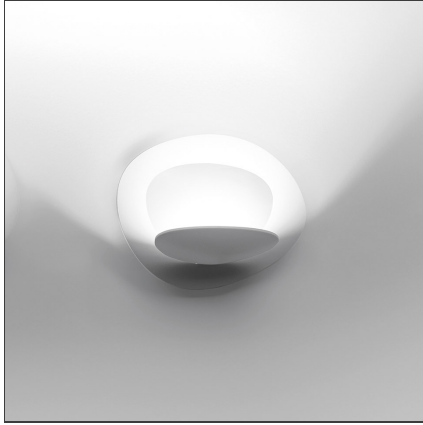

# Pirce Micro Wall - 3000K - White

IP20 Dimmerable:

## DESCRIPTION

Pirce's award-winning design is one of Artemide's top sellers. Originally released in halogen, its light source has been reimagined to incorporate a high quality, energy-efficient LED light source.

Pirce is not only an elegant light source, it is an alluring decoration with a strong sense of presence turned on or off. Its slim disc merges softly into flowing swirls that spiral downwards to create alluring lighting effects.

## FEATURES

<b>Article Code:</b>	1248010A	<b>Material:</b>	Aluminum
<b>Colour:</b>	White	<b>Series:</b>	Design
<b>Installation:</b>	Wall	<b>Area contract:</b>	Residential
<b>Environment:</b>	Indoor	<b>Emission:</b>	Indirect