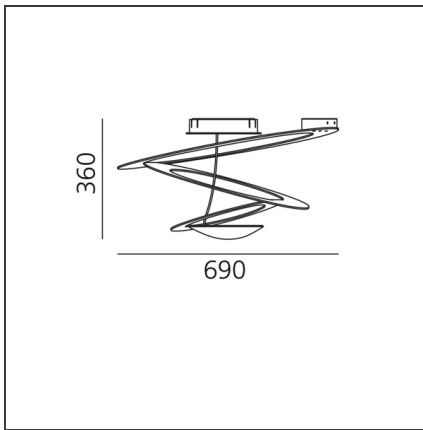

TECHNICAL DRAWINGS

FEATURES

Article Code:	1255120A	Material:	Aluminum
Colour:	Gold	Series:	Design
Installation:	Ceiling	Area contract:	Residential
Environment:	Indoor	Emission:	Indirect

DIMENSIONS

Height:	cm 36	Glow Wire Test:	650
----------------	-------	------------------------	-----

INCLUDED SOURCES

Category:	LED	Color temperature (K):	3000K
Number:	1	Color Tolerance:	MacAdam 2SDCM
Watt:	44W	CRI:	90
Delivered lumens output (lm):	4230lm		
Type:	0		
Class:	A		

LUMINAIRE

Watt:	44W	Delivered lumens output (lm):	3313lm
Voltage:	220V-240V	CCT:	3000K
		Efficiency:	82%
		Efficacy:	75.3lm/W
		CRI:	90
		Dimmable Typology:	Push