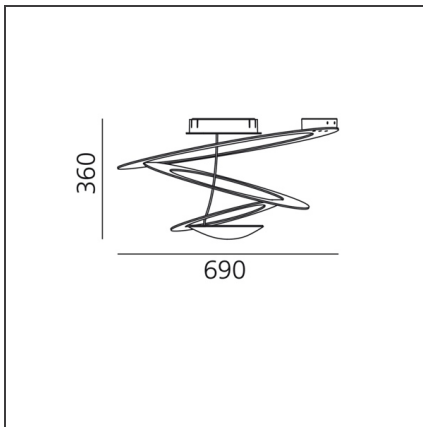

Pirce Mini Ceiling LED - 2700K - White

IP20    

Dimmerable: +  -

DESIGN BY

Giuseppe Maurizio Scutellà

DESCRIPTION

Pirce's award-winning design is one of Artemide's top sellers. Originally released in halogen, its light source has been reimagined to incorporate a high quality, energy-efficient LED light source.

TECHNICAL DRAWINGS

FEATURES

Article Code:	1255W10A	Material:	Aluminum
Colour:	White	Series:	Design
Installation:	Ceiling	Area contract:	Residential
Environment:	Indoor	Emission:	Indirect

DIMENSIONS

Height:	cm 36	Glow Wire Test:	650
----------------	-------	------------------------	-----