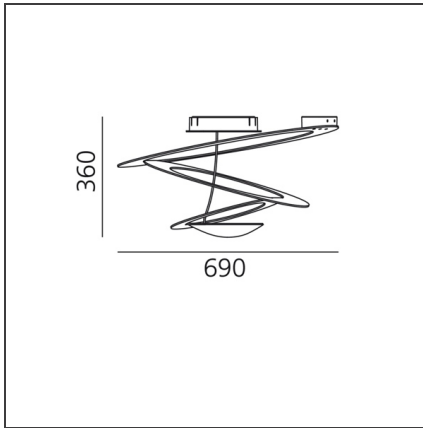

Pirce Mini Ceiling LED - 3000K - White

IP20    

Dimmerable: +  -

DESIGN BY

Giuseppe Maurizio Scutellà

DESCRIPTION

Pirce's award-winning design is one of Artemide's top sellers. Originally released in halogen, its light source has been reimagined to incorporate a high quality, energy-efficient LED light source.

TECHNICAL DRAWINGS

FEATURES

Article Code:	1255110A	Material:	Aluminum
Colour:	White	Series:	Design
Installation:	Ceiling	Area contract:	Residential
Environment:	Indoor	Emission:	Indirect

DIMENSIONS

Height:	cm 36	Glow Wire Test:	650
----------------	-------	------------------------	-----