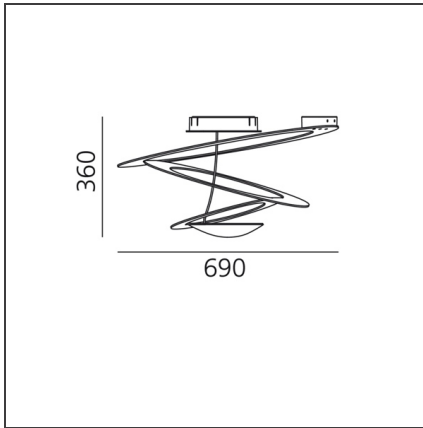

Pirce Mini Ceiling - White

IP20    

Dimmerable: +  -

DESIGN BY

Giuseppe Maurizio Scutellà

DESCRIPTION

Pirce's award-winning design is one of Artemide's top sellers. Originally released in halogen, its light source has been reimagined to incorporate a high quality, energy-efficient LED light source.

TECHNICAL DRAWINGS

FEATURES

Article Code:	1247010A	Material:	Aluminum
Colour:	White	Series:	Design
Installation:	Ceiling	Area contract:	Residential
Environment:	Indoor	Emission:	Indirect

DIMENSIONS

Height:	cm 36	Glow Wire Test:	650
----------------	-------	------------------------	-----

NOT INCLUDED SOURCES

Category:	HALO	Color temperature (K):	2950K
Number:	1	Class:	A
Watt:	330W		
Lbs:	R7s		

ALTERNATIVE SOURCES

Category:	LED
Number:	1
Watt:	11w
Delivered lumens output (lm):	1110lm
Type:	2
Socket:	R7s
Class:	A