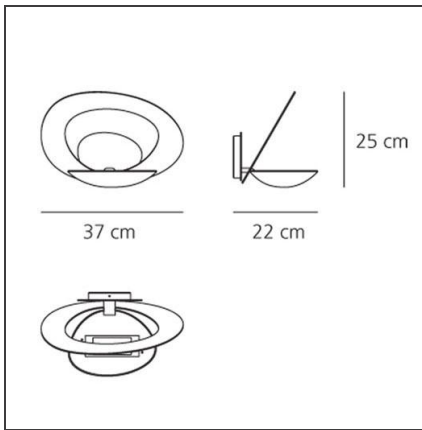

TECHNICAL DRAWINGS

DESIGN BY

Giuseppe Maurizio Scutellà

DESCRIPTION

Pirce's award-winning design is one of Artemide's top sellers. Originally released in halogen, its light source has been reimagined to incorporate a high quality, energy-efficient LED light source.

Pirce is not only an elegant light source, it is an alluring decoration with a strong sense of presence turned on or off. Its slim disc merges softly into flowing twirls that spiral downwards to create alluring lighting effects.

FEATURES

Article Code:	1240010A	Material:	Aluminum
Colour:	White	Series:	Design
Installation:	Wall	Area contract:	Residential
Environment:	Indoor	Emission:	Indirect

DIMENSIONS

Length:	cm 22	Glow Wire Test:	650
Width:	cm 37		
Height:	cm 25		

NOT INCLUDED SOURCES

Category:	HALO	Color Rendering:	1a
Number:	1	Color temperature (K):	3000K
Watt:	230W		
Lbs:	Qt-de12		
Socket:	R7s		
Duration (h):	2000h		

ALTERNATIVE SOURCES

Category:	LED
Number:	1
Watt:	11w
Delivered lumens output (lm):	1110lm
Type:	2
Socket:	R7s
Class:	A

LUMINAIRE

Watt:	230W	Delivered lumens output (lm):	3514lm
Voltage:	220V-240V	Efficiency:	69%
		Efficacy:	15.28lm/W

Notes