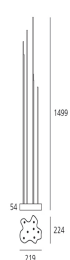

## LUMINAIRE

- Watt: **9W**
- Voltage: **220-240 V**
- Delivered lumens output: **79lm**
- CCT: **3000K**
- Efficiency: **12%**
- Efficacy: **8.78lm/W**
- CRI: **80**

## DESCRIPTION

Floor light fixture with diffuse emission, with monochromatic LED light sources. Available with IP20 protection rating for indoors, IP67 and IP68 for outdoors. IP67 and IP68 versions are available in Single or Triple shape. Light is diffused through 7 PMMA rods with different heights to give the impression of a reed bed and which can be screwed to the base by means of AISI 316 stainless steel bushes. Part of the light is also diffused on the floor around the base. The base has an irregular shape, which has been designed to allow a «mosaic» connection with other light fixtures so as to create an elaborate composition as needed. Technical features in compliance with EN60598-1 (IP20, IP67) and section 2-18 (IP68). Consists of a base made up of a transparent polycarbonate casing. Installed between 2 aluminium plates and antiscratch support feet. Technopolymer aesthetic cover. Complete with integrated ballast and plug with transparent cable. Switching on and off are performed by means of the pedal push button located on the cable.

## DIMENSIONS

- Length: **cm 22**
- Width: **cm 22**
- Height: **cm 150**
- Impact Resistance: **IK10**
- Glow Wire Test: **750°**

## SOURCES INCLUDED

- Category: **Led**
- Number: **1**
- Watt: **9,5W**
- Color temperature (K): **3000K**
- CRI: **80**