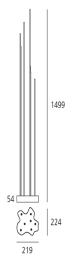

Reeds IP67

Klaus Begasse

IP67 

LUMINAIRE

- Watt: **9,5W**
- Voltage: **220-240V**
- Delivered lumens output: **79lm**
- CCT: **3000K**
- Efficiency: **12%**
- Efficacy: **9lm/W**
- CRI: **80**

Notes

220/240Vac 50/60Hz electronic ballast included.

DESCRIPTION

Floor light fixture with diffuse emission, with monochromatic LED light sources. Available with IP20 protection rating for indoors, IP67 and IP68 for outdoors. IP67 and IP68 versions are available in Single or Triple shape. Light is diffused through 7 PMMA rods with different heights to give the impression of a reed bed and which can be screwed to the base by means of AISI 316 stainless steel bushes. Part of the light is also diffused on the floor around the base. The base has an irregular shape, which has been designed to allow a «mosaic» connection with other light fixtures so as to create an elaborate composition as needed. Technical features in compliance with EN60598-1 (IP20, IP67) and section 2-18 (IP68). Consists of a base made up of a transparent polycarbonate casing installed between 2 AISI316 stainless steel plates fixed by means of AISI316 stainless steel screws. Water sealing is assured by a silicone gasket. The light fixture can be fastened to the floor by means of the holes in the lower plate. Technopolymer aesthetic cover. Complete with integrated ballast and supplied with a 1.5 m-long H05RN-F 2x1 cable provided with IP67 connector for the electrical connection to the mains suitable for 5-13.5mm diameter cables.

PRODUCT CODE: T087400

FEATURES

- Article Code: **T087400**
- Colour: **Anthracite grey**
- Installation: **Floor**
- Material: **Methacrylate, polycarbonate**
- Series: **Architectural Outdoor**
- design by: **Klaus Begasse**

DIMENSIONS

- Length: **cm 22**
- Width: **cm 22**
- Height: **cm 150**
- Impact Resistance: **IK10**
- Glow Wire Test: **750°**

SOURCES INCLUDED

- Category: **Led**
- Number: **1**
- Watt: **9,5W**
- Color temperature (K): **3000K**
- CRI: **80**