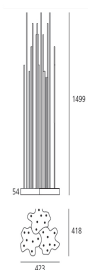

Reeds IP67 Triple

Klaus Begasse

IP67 

LUMINAIRE

- Watt: **28W**
- Voltage: **220-240V**
- Delivered lumens output: **237lm**
- CCT: **3000K**
- Efficiency: **12%**
- Efficacy: **8.46lm/W**
- CRI: **80**

Notes

220/240Vac 50/60Hz electronic ballast included.

DESCRIPTION

Floor light fixture with diffuse emission, with monochromatic LED light sources. Available with IP20 protection rating for indoors, IP67 and IP68 for outdoors. IP67 and IP68 versions are available in Single or Triple shape. Light is diffused through 7 PMMA rods with different heights to give the impression of a reed bed and which can be screwed to the base by means of AISI 316 stainless steel bushes. Part of the light is also diffused on the floor around the base. The base has an irregular shape, which has been designed to allow a «mosaic» connection with other light fixtures so as to create an elaborate composition as needed. Technical features in compliance with EN60598-1 (IP20, IP67) and section 2-18 (IP68). Consists of a base made up of a transparent polycarbonate casing installed between 2 AISI316 stainless steel plates fixed by means of AISI316 stainless steel screws. Water sealing is assured by a silicone gasket. The light fixture can be fastened to the floor by means of the holes in the lower plate. Technopolymer aesthetic cover. Complete with integrated ballast and supplied with a 1.5 m-long H05RN-F 2x1 cable provided with IP67 connector for the electrical connection to the mains suitable for 5-13.5mm diameter cables.

DIMENSIONS

- Length: **cm 42**
- Width: **cm 42**
- Height: **cm 150**
- Impact Resistance: **IK10**
- Glow Wire Test: **750°**

SOURCES INCLUDED

- Category: **Led**
- Number: **3**
- Watt: **9,5W**
- Color temperature (K): **3000K**
- CRI: **80**