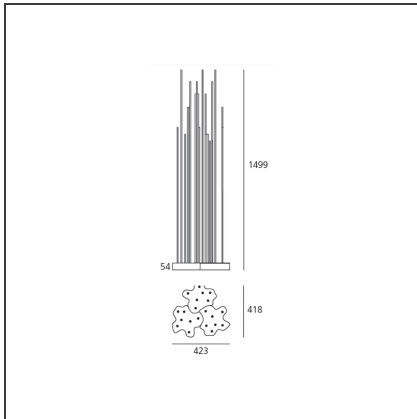

Reeds IP68 Triple

IP68 

DESIGN BY

Klaus Begasse

DESCRIPTION

Floor light fixture with diffuse emission, with monochromatic LED light sources. Available with IP20 protection rating for indoors, IP67 and IP68 for outdoors. IP67 and IP68 versions are available in Single or Triple shape. Light is diffused through 7 PMMA rods with different heights to give the impression of a reed bed and which can be screwed to the base by means of AISI 316 stainless steel bushes. Part of the light is also diffused on the floor around the base. The base has an irregular shape, which has been designed to allow a «mosaic» connection with other light fixtures so as to create an elaborate composition as needed. Technical features in compliance with EN60598-1 (IP20, IP67) and section 2-18 (IP68). Consists of a base made up of a transparent polycarbonate casing installed between 2 AISI316 stainless steel plates fixed by means of AISI316 stainless steel screws. Water sealing is assured by a silicone gasket. The light fixture can be fastened to the floor by means of the holes in the lower plate. Technopolymer aesthetic cover. The light fixture is supplied with 24V DC power and is provided with a 5 m-long H05RN-F 2x1 cable with IP68 connector for the electrical connection to the mains suitable for 5-13.5mm diameter cables.

TECHNICAL DRAWINGS

FEATURES

Article Code:	T087800	Material:	Methacrylate, polycarbonate
Colour:	Anthracite grey	Series:	Outdoor
Installation:	Bollard, Floor		

DIMENSIONS

Length:	cm 42	Impact Resistance:	IK10
Width:	cm 42	Glow Wire Test:	750
Height:	cm 150		

INCLUDED SOURCES

Category:	LED	Color temperature (K):	3000K
Number:	3	Color Tolerance:	4SDCM
Watt:	9,5W	CRI:	80 typ
Delivered lumens output (lm):	79lm	Efficacy:	91lm/W
Type:	0	Service Life:	L70(6K)>35600h
Class:	A		

LUMINAIRE

Watt:	28W	Delivered lumens output (lm):	237lm
Voltage:	24V	CCT:	3000K
		Efficiency:	12%
		Efficacy:	9lm/W
		CRI:	80

ACCESSORIES

DRIVER 90W 24V
DC
T409999

DRIVER 60W 24V
DC
T409998