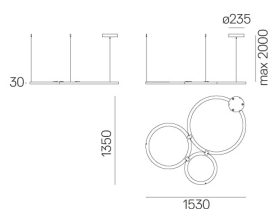

## LUMINAIRE

- Watt: **87W**
- Delivered lumens output: **6552lm**
- CCT: **3000K**
- CRI: **90**

## DIMENSIONS

- Length: **cm 153**
- Width: **cm 135**
- Height: **cm 3**
- Max Height from ceiling: **cm 200**

Accessories

Ripple Lamp - Tissue sound absorbent 30  
1964110A

Ripple Lamp - Tissue sound absorbent 60  
1964210A