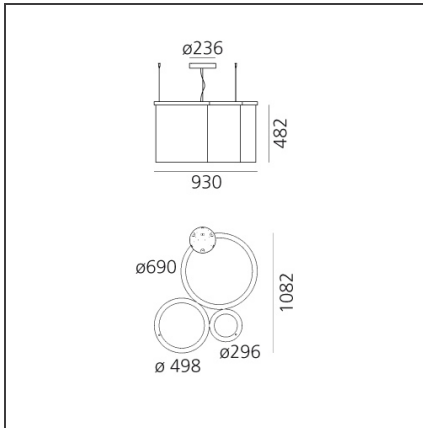

TECHNICAL DRAWINGS

FEATURES

Colour:	Aluminium	Series:	Design, 2019
Installation:	Suspension		Artemide Collection
Environment:	Indoor		

DIMENSIONS

Length:	cm 93
Width:	cm 108.2
Height:	cm 48.2
Base Diameter:	cm 23.6

LUMINAIRE

Watt:	52W	Delivered lumens output (lm):	2400lm
		CCT:	3000K
		Efficiency:	48%
		Efficacy:	46lm/W
		CRI:	90