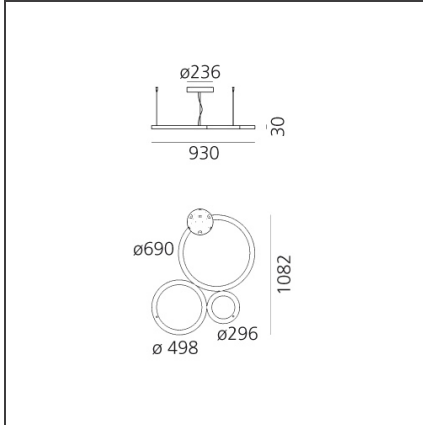

Ripple - Cluster - Light Engine

IP20  Dimmerable: 

DESIGN BY

BIG - Bjarke Ingels Group

DESCRIPTION

The product is not yet available.

TECHNICAL DRAWINGS

FEATURES

Colour:	Aluminium	Series:	Design, 2019
Installation:	Suspension		Artemide Collection
Environment:	Indoor		

DIMENSIONS

Length:	cm 93
Width:	cm 108.2
Height:	cm 48.2
Base Diameter:	cm 23.6

LUMINAIRE

Watt:	52W	Delivered lumens output (lm):	2400lm
		CCT:	3000K
		Efficiency:	48%
		Efficacy:	46lm/W
		CRI:	90