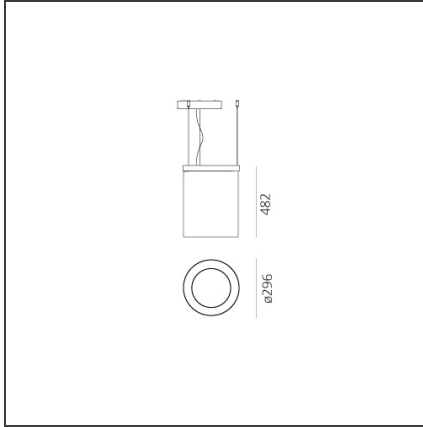

Ripple - Ring Ø300 - Light Engine + Acoustic Diffuser

IP20  Dimmerable: 

DESIGN BY

BIG - Bjarke Ingels Group

DESCRIPTION

The product is not yet available.

TECHNICAL DRAWINGS

FEATURES

Colour:	Aluminium	Series:	Design, 2019
Installation:	Suspension		Artemide Collection
Environment:	Indoor		

DIMENSIONS

Height:	cm 48.2
----------------	---------

LUMINAIRE

Watt:	9W	CCT:	3000K
		CRI:	90

Notes