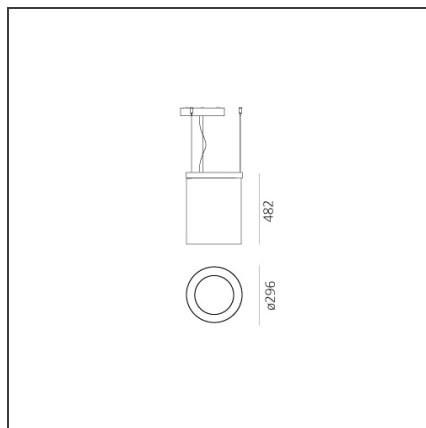

TECHNICAL DRAWINGS

FEATURES

Colour:	Aluminium	Series:	Design, 2019
Installation:	Suspension		Artemide Collection
Environment:	Indoor		

DIMENSIONS

Height:	cm 48.2

LUMINAIRE

Watt:	9W	CCT:	3000K
		CRI:	90

Notes

Max 20 ring with 1 power supply.