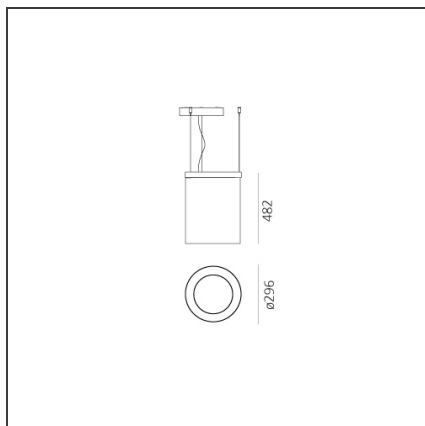

TECHNICAL DRAWINGS

FEATURES

Colour:	Aluminium	Series:	Design, 2019
Installation:	Suspension		Artemide Collection
Environment:	Indoor		

DIMENSIONS

Height:	cm 48.2