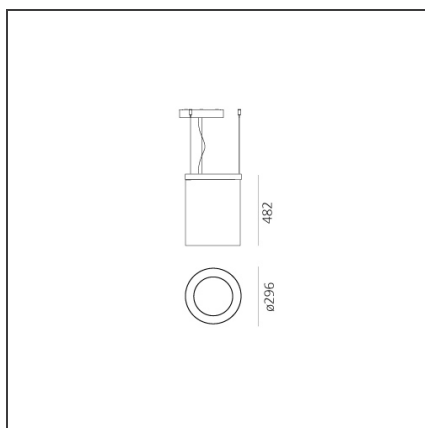

Ripple - Ring Ø300 - Structure + Light Diffuser

IP20 

DESIGN BY

BIG - Bjarke Ingels Group

DESCRIPTION

The product is not yet available.

TECHNICAL DRAWINGS

FEATURES

Colour:	Aluminium	Series:	Design, 2019
Installation:	Suspension		Artemide Collection
Environment:	Indoor		

DIMENSIONS

Height:	cm 48.2
----------------	---------