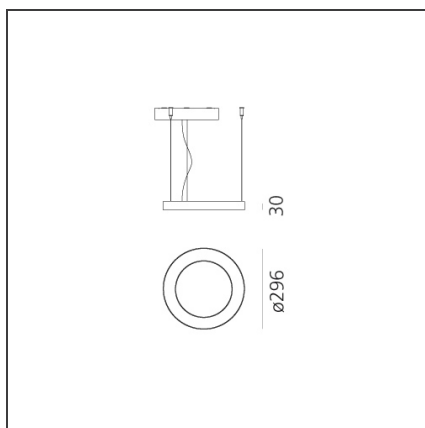

Ripple - Ring Ø300 - Structure

IP20 

DESIGN BY

BIG - Bjarke Ingels Group

DESCRIPTION

The product is not yet available.

TECHNICAL DRAWINGS

FEATURES

Colour:	Aluminium	Series:	Design, 2019
Installation:	Suspension		Artemide Collection
Environment:	Indoor		

DIMENSIONS

Height:	cm 48.2
----------------	---------