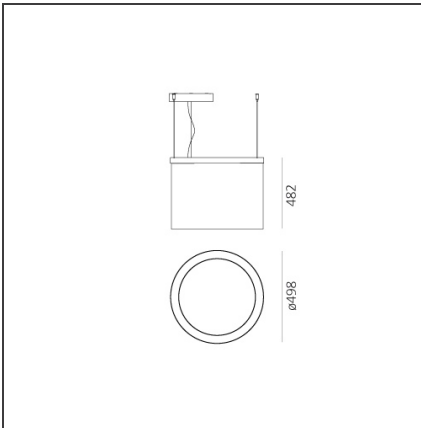

Ripple - Ring Ø500 - Light Engine + Acoustic Diffuser

IP20  Dimmerable: 

DESIGN BY

BIG - Bjarke Ingels Group

DESCRIPTION

The product is not yet available.

TECHNICAL DRAWINGS

FEATURES

Colour:	Aluminium	Series:	Design, 2019
Installation:	Suspension		Artemide Collection
Environment:	Indoor		

DIMENSIONS

Height:	cm 48.2
----------------	---------

LUMINAIRE

Watt:	18W	CCT:	3000K
		CRI:	90

Notes

Max 11 ring with 1 power supply.