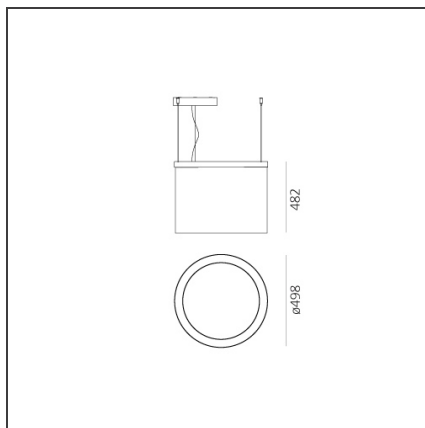

Ripple - Ring Ø500 - Light Engine + Light Diffuser

IP20  Dimmerable: 

DESIGN BY

BIG - Bjarke Ingels Group

DESCRIPTION

The product is not yet available.

TECHNICAL DRAWINGS

FEATURES

Colour:	Aluminium	Series:	Design, 2019
Installation:	Suspension		Artemide Collection
Environment:	Indoor		

DIMENSIONS

Height:	cm 48.2
----------------	---------

LUMINAIRE

Watt:	18W	CCT:	3000K
		CRI:	90

Notes

Max 11 ring with 1 power supply.