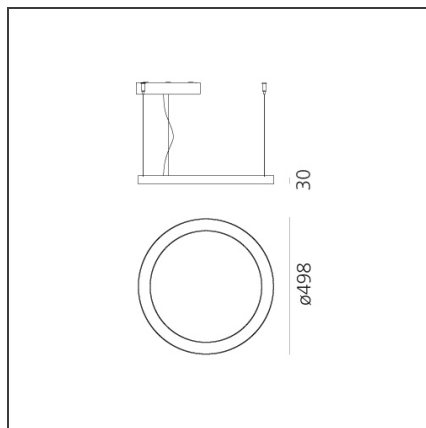

Ripple - Ring Ø500 - Light Engine

IP20  Dimmerable: 

DESIGN BY

BIG - Bjarke Ingels Group

DESCRIPTION

The product is not yet available.

TECHNICAL DRAWINGS

FEATURES

Colour:	Aluminium	Series:	Design, 2019
Installation:	Suspension		Artemide Collection
Environment:	Indoor		

DIMENSIONS

Height:	cm 48.2
----------------	---------

LUMINAIRE

Watt:	18W	CCT:	3000K
		CRI:	90

Notes

Max 11 ring with 1 power supply.