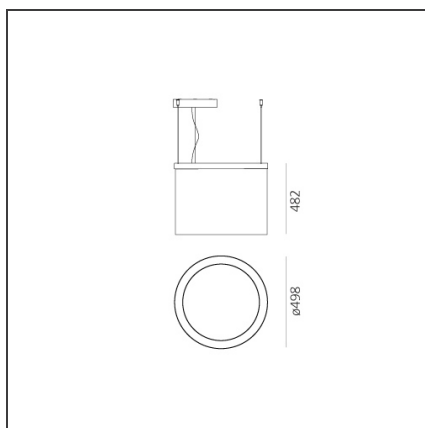

TECHNICAL DRAWINGS

FEATURES

Colour:	Aluminium	Series:	Design, 2019
Installation:	Suspension		Artemide Collection
Environment:	Indoor		

DIMENSIONS

Height:	cm 48.2