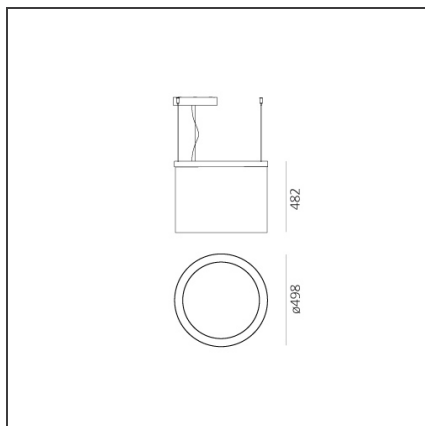

Ripple - Ring Ø500 - Structure + Light Diffuser

IP20 

DESIGN BY

BIG - Bjarke Ingels Group

DESCRIPTION

The product is not yet available.

TECHNICAL DRAWINGS

FEATURES

Colour:	Aluminium	Series:	Design, 2019
Installation:	Suspension		Artemide Collection
Environment:	Indoor		

DIMENSIONS

Height:	cm 48.2
----------------	---------