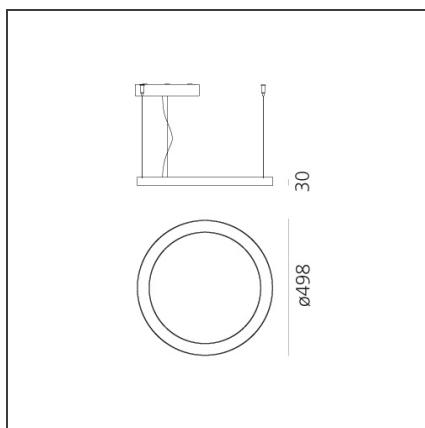

Ripple - Ring Ø500 - Structure

IP20 

DESIGN BY

BIG - Bjarke Ingels Group

DESCRIPTION

The product is not yet available.

TECHNICAL DRAWINGS

FEATURES

Colour:	Aluminium	Series:	Design, 2019
Installation:	Suspension		Artemide Collection
Environment:	Indoor		

DIMENSIONS

Height:	cm 48.2
----------------	---------