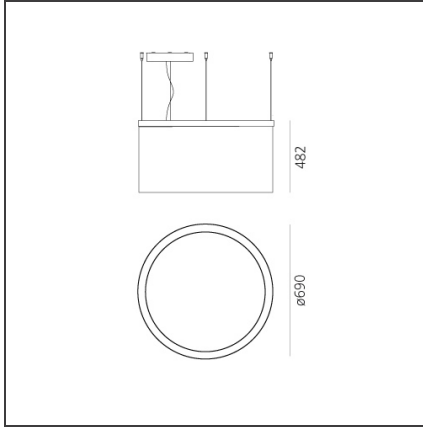

Ripple - Ring Ø700 - Light Engine + Acoustic Diffuser

IP20  Dimmerable: 

DESIGN BY

BIG - Bjarke Ingels Group

DESCRIPTION

The product is not yet available.

TECHNICAL DRAWINGS

FEATURES

Colour:	Aluminium	Series:	Design, 2019
Installation:	Suspension		Artemide Collection
Environment:	Indoor		

DIMENSIONS

Height:	cm 48.2
----------------	---------

LUMINAIRE

Watt:	26W	CCT:	3000K
		CRI:	90

Notes

Max 8 ring with 1 power supply.