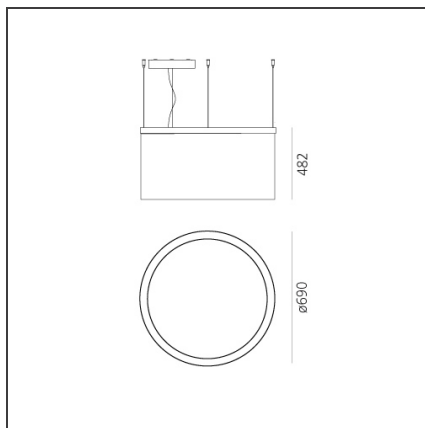

Ripple - Ring Ø700 - Light Engine + Light Diffuser

IP20  Dimmerable: 

DESIGN BY

BIG - Bjarke Ingels Group

DESCRIPTION

The product is not yet available.

TECHNICAL DRAWINGS

FEATURES

Colour:	Aluminium	Series:	Design, 2019
Installation:	Suspension		Artemide Collection
Environment:	Indoor		

DIMENSIONS

Height:	cm 48.2
----------------	---------

LUMINAIRE

Watt:	26W	CCT:	3000K
		CRI:	90

Notes

Max 8 ring with 1 power supply.