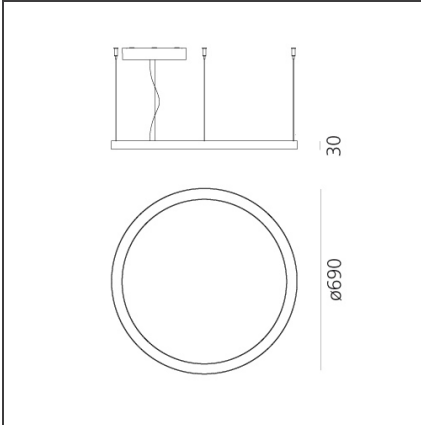

Ripple - Ring Ø700 - Light Engine

IP20  Dimmerable: 

DESIGN BY

BIG - Bjarke Ingels Group

DESCRIPTION

The product is not yet available.

TECHNICAL DRAWINGS

FEATURES

Colour:	Aluminium	Series:	Design, 2019
Installation:	Suspension		Artemide Collection
Environment:	Indoor		

DIMENSIONS

Height:	cm 48.2
----------------	---------

LUMINAIRE

Watt:	26W	CCT:	3000K
		CRI:	90

Notes

Max 8 ring with 1 power supply.