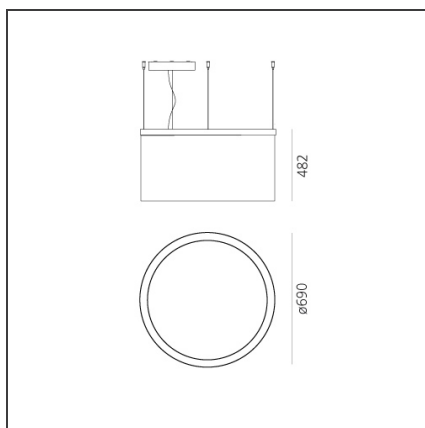

Ripple - Ring Ø700 - Structure + Acoustic Diffuser

IP20 

DESIGN BY

BIG - Bjarke Ingels Group

DESCRIPTION

The product is not yet available.

TECHNICAL DRAWINGS

FEATURES

Colour:	Aluminium	Series:	Design, 2019
Installation:	Suspension		Artemide Collection
Environment:	Indoor		

DIMENSIONS

Height:	cm 48.2
----------------	---------