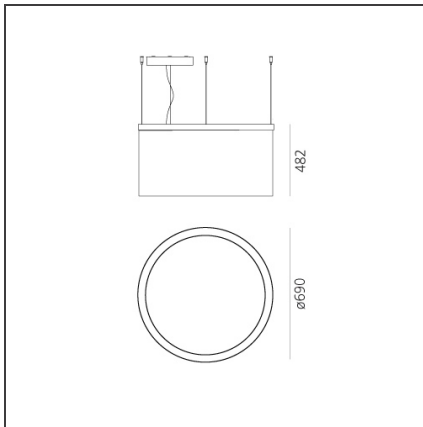

Ripple - Ring Ø700 - Structure + Light Diffuser

IP20 

DESIGN BY

BIG - Bjarke Ingels Group

DESCRIPTION

The product is not yet available.

TECHNICAL DRAWINGS

FEATURES

Colour:	Aluminium	Series:	Design, 2019
Installation:	Suspension		Artemide Collection
Environment:	Indoor		

DIMENSIONS

Height:	cm 48.2
----------------	---------