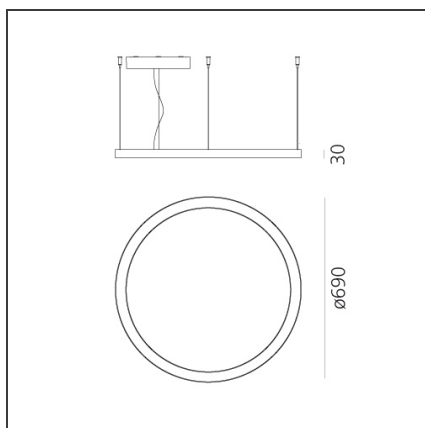

TECHNICAL DRAWINGS

FEATURES

Colour:	Aluminium	Series:	Design, 2019
Installation:	Suspension		Artemide Collection
Environment:	Indoor		

DIMENSIONS

Height:	cm 48.2