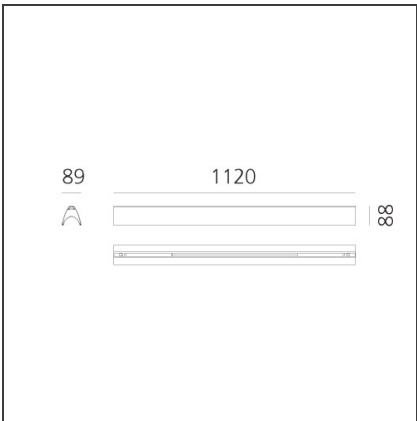

TECHNICAL DRAWINGS

FEATURES

Article Code:	AY06004	Series:	Indoor
Colour:	Black		
Installation:	Suspension		
Environment:	Indoor		

DIMENSIONS

Length:	cm 112
Width:	cm 8.9
Height:	cm 8.8

INCLUDED SOURCES

Category:	LED	Color temperature (K):	3000K
Number:	1	CRI:	90
Watt:	55W		
Delivered lumens output (lm):	3919lm		
Type:	0		
Class:	A		

LUMINAIRE

Watt:	55W	Delivered lumens output (lm):	4361lm
		CCT:	3000K
		Efficiency:	70%
		Efficacy:	79.29lm/W
		CRI:	90
		Dimmable Typology:	Dali