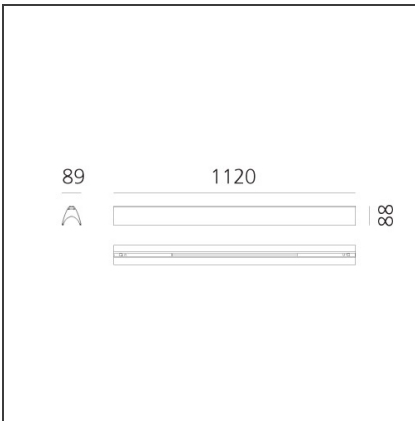

TECHNICAL DRAWINGS

FEATURES

Article Code:	AY06001	Series:	Indoor
Colour:	White		
Installation:	Suspension		
Environment:	Indoor		

DIMENSIONS

Length:	cm 112
Width:	cm 8.9
Height:	cm 8.8

INCLUDED SOURCES

Category:	LED	Color temperature (K):	3000K
Number:	1	CRI:	90
Watt:	55W		
Delivered lumens output (lm):	3919lm		
Type:	0		
Class:	A		

LUMINAIRE

Watt:	55W	Delivered lumens output (lm):	4361lm
		CCT:	3000K
		Efficiency:	70%
		Efficacy:	79.29lm/W
		CRI:	90
		Dimmable Typology:	Dali