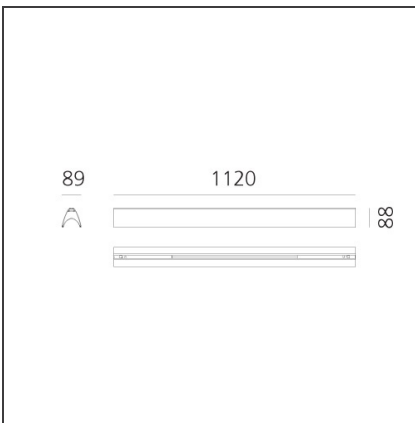

TECHNICAL DRAWINGS

FEATURES

Article Code:	AY06505	Series:	Indoor
Colour:	Silver		
Installation:	Suspension		
Environment:	Indoor		

DIMENSIONS

Length:	cm 112
Width:	cm 8.9
Height:	cm 8.8

INCLUDED SOURCES

Category:	LED	Color temperature (K):	4000K
Number:	1	CRI:	90
Watt:	55W		
Delivered lumens output (lm):	4125lm		
Type:	0		
Class:	A		

LUMINAIRE

Watt:	55W	Delivered lumens output (lm):	4591lm
		CCT:	4000K
		Efficiency:	70%
		Efficacy:	83.47lm/W
		CRI:	90
		Dimmable Typology:	Dali