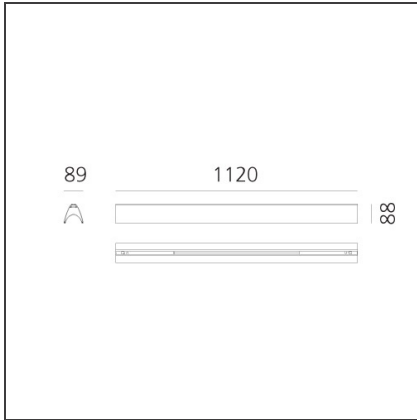

TECHNICAL DRAWINGS

FEATURES

Article Code:	AY01001	Series:	Indoor
Colour:	White		
Installation:	Suspension		
Environment:	Indoor		

DIMENSIONS

Length:	cm 112
Width:	cm 8,9
Height:	cm 8.8

INCLUDED SOURCES

Category:	LED	Color temperature (K):	3000K
Number:	1	CRI:	90
Watt:	37W		
Delivered lumens output (lm):	2143lm		
Type:	0		
Class:	A		

LUMINAIRE

Watt:	35W	Delivered lumens output (lm):	2559lm
		CCT:	3000K
		Efficiency:	61%
		Efficacy:	73.13lm/W
		CRI:	90