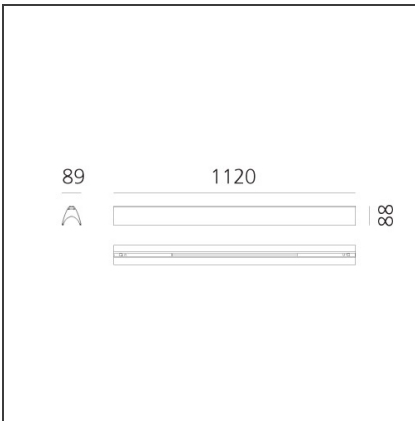

TECHNICAL DRAWINGS

FEATURES

Article Code:	AY05001	Series:	Indoor
Colour:	White		
Installation:	Suspension		
Environment:	Indoor		

DIMENSIONS

Length:	cm 112
Width:	cm 8.9
Height:	cm 8.8

INCLUDED SOURCES

Category:	LED	Color temperature (K):	3000K
Number:	1	CRI:	90
Watt:	55W		
Delivered lumens output (lm):	3621lm		
Type:	0		
Class:	A		

LUMINAIRE

Watt:	20W	Delivered lumens output (lm):	1802lm
		CCT:	3000K
		Efficiency:	86%
		Efficacy:	90.09lm/W
		CRI:	90
		Dimmable Typology:	Dali