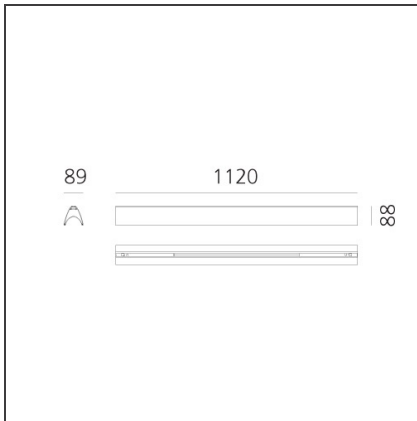

TECHNICAL DRAWINGS

FEATURES

Article Code:	AY05504	Series:	Indoor
Colour:	Black		
Installation:	Suspension		
Environment:	Indoor		

DIMENSIONS

Length:	cm 112
Width:	cm 8.9
Height:	cm 8.8

INCLUDED SOURCES

Category:	LED	Color temperature (K):	4000K
Number:	1	CRI:	90
Watt:	55W		
Delivered lumens output (lm):	3811lm		
Type:	0		
Class:	A		

LUMINAIRE

Watt:	55W	Delivered lumens output (lm):	4992lm
		CCT:	4000K
		Efficiency:	76%
		Efficacy:	90.76lm/W
		CRI:	90
		Dimmable Typology:	Dali