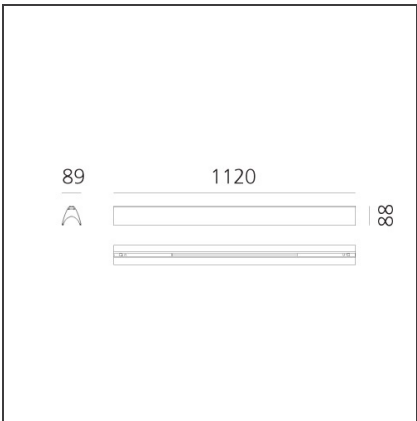

TECHNICAL DRAWINGS

FEATURES

Article Code:	AY05505	Series:	Indoor
Colour:	Silver		
Installation:	Suspension		
Environment:	Indoor		

DIMENSIONS

Length:	cm 112
Width:	cm 8.9
Height:	cm 8.8

INCLUDED SOURCES

Category:	LED	Color temperature (K):	4000K
Number:	1	CRI:	90
Watt:	55W		
Delivered lumens output (lm):	3811lm		
Type:	0		
Class:	A		

LUMINAIRE

Watt:	55W	Delivered lumens output (lm):	4992lm
		CCT:	4000K
		Efficiency:	76%
		Efficacy:	90.76lm/W
		CRI:	90
		Dimmable Typology:	Dali