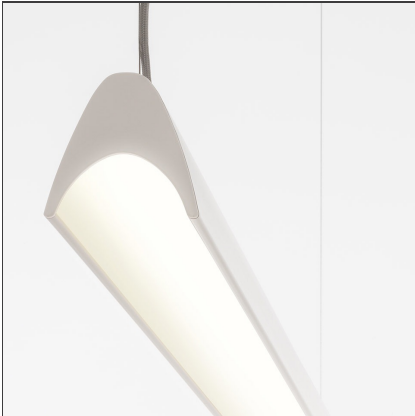

Series Y - Diffuse Direct Emission + Batwing Indirect Emission - 4000K - DALI - White

IP20  Dimmerable: 

DESIGN BY

Gensler

TECHNICAL DRAWINGS

FEATURES

| | | | |
|----------------------|------------|----------------|--------|
| Article Code: | AY05501 | Series: | Indoor |
| Colour: | White | | |
| Installation: | Suspension | | |
| Environment: | Indoor | | |

DIMENSIONS

| | |
|----------------|--------|
| Length: | cm 112 |
| Width: | cm 8.9 |
| Height: | cm 8.8 |

INCLUDED SOURCES

| | | | |
|--------------------------------------|--------|-------------------------------|-------|
| Category: | LED | Color temperature (K): | 4000K |
| Number: | 1 | CRI: | 90 |
| Watt: | 55W | | |
| Delivered lumens output (lm): | 3811lm | | |
| Type: | 0 | | |
| Class: | A | | |