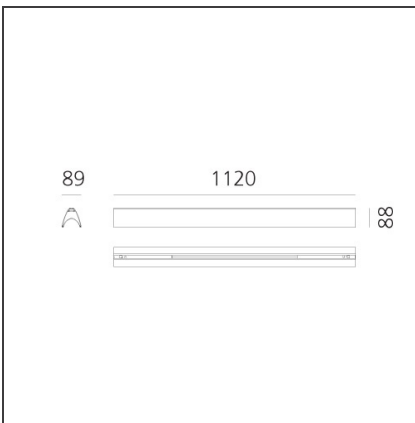

TECHNICAL DRAWINGS

FEATURES

Article Code:	AY05501	Series:	Indoor
Colour:	White		
Installation:	Suspension		
Environment:	Indoor		

DIMENSIONS

Length:	cm 112
Width:	cm 8.9
Height:	cm 8.8

INCLUDED SOURCES

Category:	LED	Color temperature (K):	4000K
Number:	1	CRI:	90
Watt:	55W		
Delivered lumens output (lm):	3811lm		
Type:	0		
Class:	A		

LUMINAIRE

Watt:	20W	Delivered lumens output (lm):	1897lm
		CCT:	4000K
		Efficiency:	86%
		Efficacy:	94.83lm/W
		CRI:	90
		Dimmable Typology:	Dali