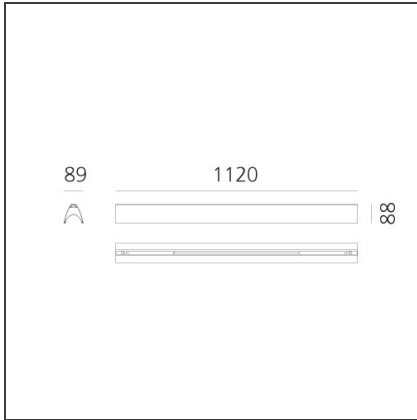

TECHNICAL DRAWINGS

FEATURES

Article Code:	AY00004	Series:	Indoor
Colour:	Black		
Installation:	Suspension		
Environment:	Indoor		

DIMENSIONS

Length:	cm 112
Width:	cm 8,9
Height:	cm 8.8

INCLUDED SOURCES

Category:	LED	Color temperature (K):	3000K
Number:	1	CRI:	90
Watt:	37W		
Delivered lumens output (lm):	1845lm		
Type:	0		
Class:	A		

LUMINAIRE

Watt:	35W	Delivered lumens output (lm):	2940lm
		CCT:	3000K
		Efficiency:	70%
		Efficacy:	84.01lm/W
		CRI:	90