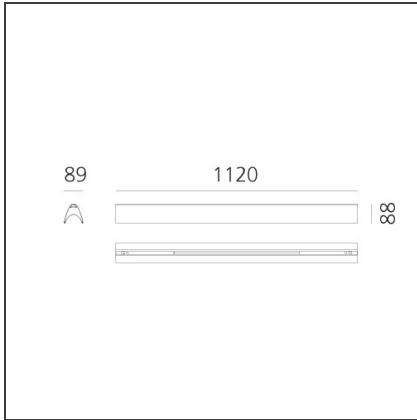

Gensler

TECHNICAL DRAWINGS

FEATURES

Article Code:	AY00001	Series:	Indoor
Colour:	White		
Installation:	Suspension		
Environment:	Indoor		

DIMENSIONS

Length:	cm 112
Width:	cm 8,9
Height:	cm 8.8

INCLUDED SOURCES

Category:	LED	Color temperature (K):	3000K
Number:	1	CRI:	90
Watt:	37W		
Delivered lumens output (lm):	1845lm		
Type:	0		
Class:	A		

LUMINAIRE

Watt:	35W	Delivered lumens output (lm):	2940lm
		CCT:	3000K
		Efficiency:	70%
		Efficacy:	84.01lm/W
		CRI:	90