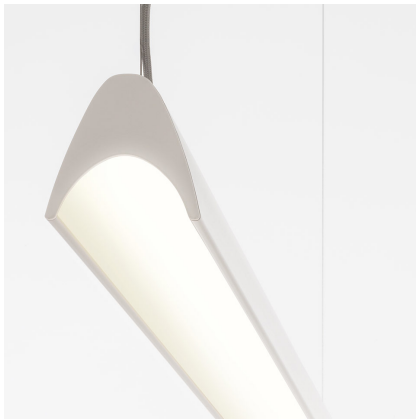

Series Y - Diffuse Direct Emission - 4000K - Undimmable - Black

Gensler

IP20 

PRODUCT CODE: AY00504

FEATURES

- Article Code: **AY00504**
- Colour: **Black**
- Installation: **Suspension**
- Series: **Architectural Indoor**
- Environment: **Indoor**
- design by: **Gensler**

DIMENSIONS

- Length: **cm 112**
- Width: **cm 8.9**
- Height: **cm 8.8**

SOURCES INCLUDED

- Category: **Led**
- Number: **1**
- Watt: **37W**
- Delivered lumens output: **1942lm**
- Color temperature (K): **4000K**
- CRI: **90**

LUMINAIRE

- Watt: **35W**
- Delivered lumens output: **3095lm**
- CCT: **4000K**
- Efficiency: **70%**
- Efficacy: **88.43lm/W**
- CRI: **90**

Accessories

Ceiling Rose - x 3 Module - Joint Configuration - Undimmable
AY80401