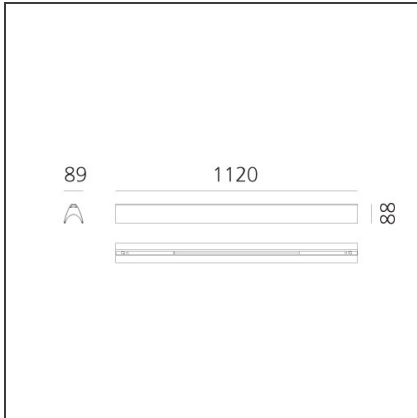

TECHNICAL DRAWINGS

FEATURES

Article Code:	AY00505	Series:	Indoor
Colour:	Silver		
Installation:	Suspension		
Environment:	Indoor		

DIMENSIONS

Length:	cm 112
Width:	cm 8,9
Height:	cm 8.8

INCLUDED SOURCES

Category:	LED	Color temperature (K):	4000K
Number:	1	CRI:	90
Watt:	37W		
Delivered lumens output (lm):	1942lm		
Type:	0		
Class:	A		

LUMINAIRE

Watt:	35W	Delivered lumens output (lm):	3095lm
		CCT:	4000K
		Efficiency:	70%
		Efficacy:	88.43lm/W
		CRI:	90