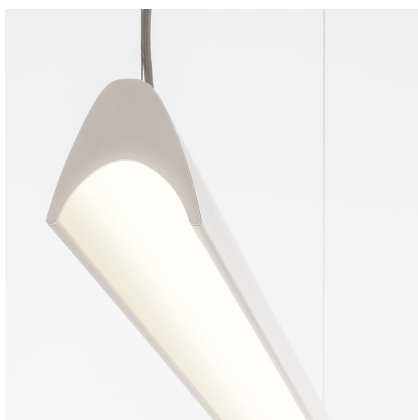

Series Y - Diffuse Direct Emission - 4000K - Undimmable - White

Gensler

IP20 

PRODUCT CODE: AY00501

FEATURES

- Article Code: **AY00501**
- Colour: **White**
- Installation: **Suspension**
- Series: **Architectural Indoor**
- Environment: **Indoor**
- design by: **Gensler**

DIMENSIONS

- Length: **cm 112**
- Width: **cm 8.9**
- Height: **cm 8.8**

SOURCES INCLUDED

- Category: **Led**
- Number: **1**
- Watt: **37W**
- Delivered lumens output: **1942lm**
- Color temperature (K): **4000K**
- CRI: **90**

LUMINAIRE

- Watt: **35W**
- Delivered lumens output: **3095lm**
- CCT: **4000K**
- Efficiency: **70%**
- Efficacy: **88.43lm/W**
- CRI: **90**

Accessories

Ceiling Rose - x 3 Module - Joint Configuration - Undimmable
AY80401