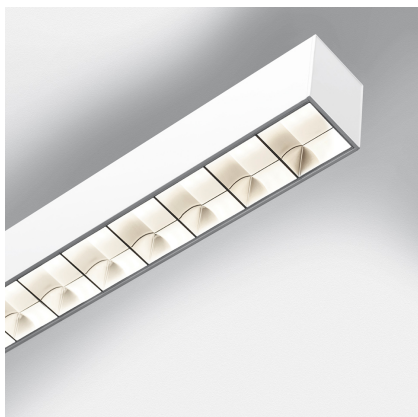

Smart Office Controlled Emission 1129mm 3000K DALI White

Carlotta de Bevilacqua

IP20  Regulable: 

LUMINARIA

- Potencia (W): **37W**
- Flujo Luminoso (lm): **4331lm**
- CCT: **3000K**
- Efficiency: **76%**
- Efficacy: **117.06lm/W**
- CRI: **80**
- Dimmable Typology: **Dali**

ESPECIFICACIONES

Smart Office is a suspension appliance designed for office premises to ensure excellent performance with utmost simplicity. While its look, characterized by a lamellar optical unit, recalls traditional fluorescent suspension appliances, its heart encloses an advanced LED technology. An innovative optical study produces a very uniform light, without multiple shades or spots and without glaring (UGR <19, luminance < 3000 cd/m² at 65°), yet ensuring a high yield. The light emitted by a LED strip is controlled by a mixing chamber before being emitted through a traditional lamellar optical unit.

CÓDIGO PRODUCTO: AG02501

CARACTERÍSTICAS

- Código del artículo: **AG02501**
- Color: **White**
- Instalación: **Suspensión**
- Serie: **Architectural Indoor**
- Entorno de uso: **Interior**
- diseño: **Carlotta de Bevilacqua**

DIMENSIONES

- Longitud: **cm 113**
- Ancho: **cm 6.5**
- Altura: **cm 9**
- Longitud base: **cm 13**
- Ancho base: **cm 8.8**
- Altura máxima del techo: **cm 120**

FUENTES DE LUZ INCLUIDAS

- Categoría: **Led**
- Numero: **1**
- Potencia (W): **37W**
- Temperatura de Color (K): **3000K**