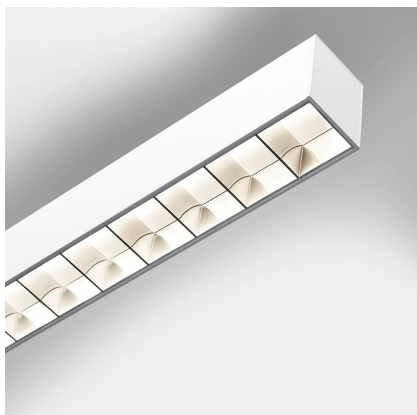

Smart Office Controlled Emission 1129mm 3000K Undimmable White

Carlotta de Bevilacqua

IP20 

LUMINARIA

- Potencia (W): **37W**
- Flujo Luminoso (lm): **4331lm**
- CCT: **3000K**
- Efficiency: **76%**
- Efficacy: **117.06lm/W**
- CRI: **80**

ESPECIFICACIONES

Smart Office is a suspension appliance designed for office premises to ensure excellent performance with utmost simplicity. While its look, characterized by a lamellar optical unit, recalls traditional fluorescent suspension appliances, its heart encloses an advanced LED technology. An innovative optical study produces a very uniform light, without multiple shades or spots and without glaring (UGR <19, luminance < 3000 cd/m² at 65°), yet ensuring a high yield. The light emitted by a LED strip is controlled by a mixing chamber before being emitted through a traditional lamellar optical unit.

CÓDIGO PRODUCTO: AG00001

CARACTERÍSTICAS

- Código del artículo: **AG00001**
- Color: **White**
- Instalación: **Suspensión**
- Serie: **Architectural Indoor**
- Entorno de uso: **Interior**
- diseño: **Carlotta de Bevilacqua**

DIMENSIONES

- Longitud: **cm 113**
- Ancho: **cm 6.5**
- Altura: **cm 9**
- Longitud base: **cm 13**
- Ancho base: **cm 8.8**
- Altura máxima del techo: **cm 120**

FUENTES DE LUZ INCLUIDAS

- Categoría: **Led**
- Numero: **1**
- Potencia (W): **37W**
- Temperatura de Color (K): **3000K**