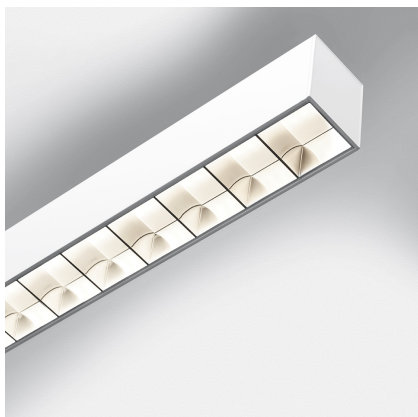

Smart Office Controlled Emission 1129mm 4000K DALI White

Carlotta de Bevilacqua

IP20  Regulable: 

LUMINARIA

- Potencia (W): **37W**
- Flujo Luminoso (lm): **4564lm**
- CCT: **4000K**
- Efficiency: **76%**
- Efficacy: **123.35lm/W**
- CRI: **80**
- Dimmable Typology: **Dali**

ESPECIFICACIONES

Smart Office is a suspension appliance designed for office premises to ensure excellent performance with utmost simplicity. While its look, characterized by a lamellar optical unit, recalls traditional fluorescent suspension appliances, its heart encloses an advanced LED technology. An innovative optical study produces a very uniform light, without multiple shades or spots and without glaring (UGR <19, luminance < 3000 cd/m² at 65°), yet ensuring a high yield. The light emitted by a LED strip is controlled by a mixing chamber before being emitted through a traditional lamellar optical unit.

CÓDIGO PRODUCTO: AG02601

CARACTERÍSTICAS

- Código del artículo: **AG02601**
- Color: **White**
- Instalación: **Suspensión**
- Serie: **Architectural Indoor**
- Entorno de uso: **Interior**
- diseño: **Carlotta de Bevilacqua**

DIMENSIONES

- Longitud: **cm 113**
- Ancho: **cm 6.5**
- Altura: **cm 9**
- Longitud base: **cm 13**
- Ancho base: **cm 8.8**
- Altura máxima del techo: **cm 120**

FUENTES DE LUZ INCLUIDAS

- Categoría: **Led**
- Numero: **1**
- Potencia (W): **37W**
- Temperatura de Color (K): **4000K**